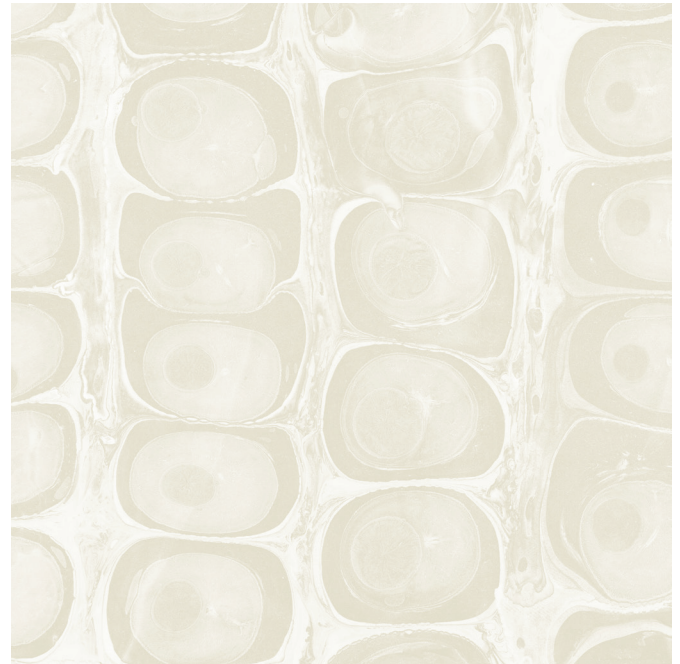

Ashby

ca

CAT ALEXANDER
design studio

ca

CAT ALEXANDER
design studio

Ashby

Every Cat Alexander Design Studio wallcovering is based on an original piece of artwork. Cat's artwork is inspired by a deep exploration of Turkish marbling and Japanese Suminagashi techniques. Cat mixes her own inks and pigments, methodically works them into basins of natural sea moss and water, and then carefully submerges treated paper to capture the design. Each original piece of art is digitally reproduced as a wallcovering that evokes a feeling of nature, movement, and meditation.

PERIWINKLE

Horizontal Repeat: 54"
Vertical Repeat: 21"
Repeat Match: Half Drop
Ground: 60" Non-Woven Fibre, ships untrimmed
Sold: By the yard, 5 yard minimum order
Lead time: 5 - 6 weeks

SAND

Fire Rating: ASTM E-84 Class A Fire Rating
Ground: FSC-Certified
Ink: water-based latex inks
- UL ECOLOGO® Certified
- UL GREENGUARD GOLD® Certified
- Prints meet AgBB criteria for low VOC emissions