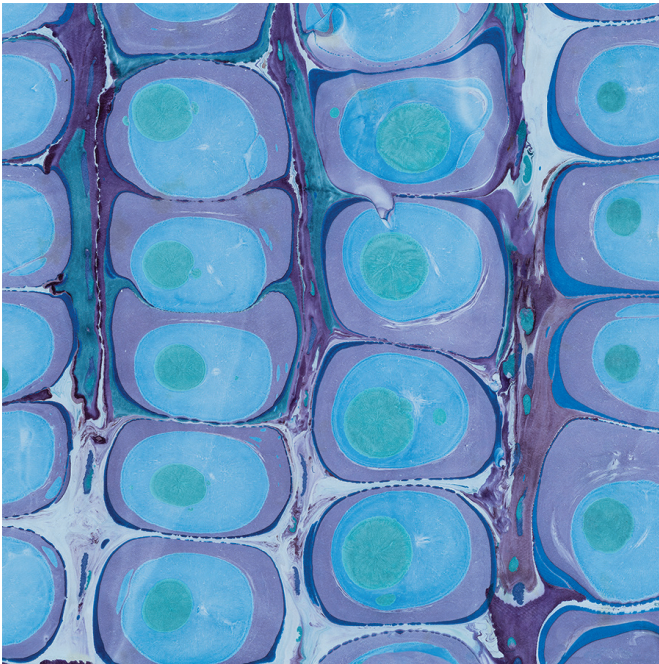

Ashby

ca

CAT ALEXANDER
design studio

ca

CAT ALEXANDER
design studio

Ashby

Every Cat Alexander Design Studio wallcovering is based on an original piece of artwork. Cat's artwork is inspired by a deep exploration of Turkish marbling and Japanese Suminagashi techniques. Cat mixes her own inks and pigments, methodically works them into basins of natural sea moss and water, and then carefully submerges treated paper to capture the design. Each original piece of art is digitally reproduced as a wallcovering that evokes a feeling of nature, movement, and meditation.

PERIWINKLE

Horizontal Repeat: 54"
Vertical Repeat: 21"
Repeat Match: Half Drop
Ground: 60" Non-Woven Fibre, ships untrimmed
Sold: By the yard, 5 yard minimum order
Lead time: 5 - 6 weeks

SAND

Fire Rating: ASTM E-84 Class A Fire Rating
Ground: FSC-Certified
Ink: water-based latex inks
- UL ECOLOGO® Certified
- UL GREENGUARD GOLD® Certified
- Prints meet AgBB criteria for low VOC emissions