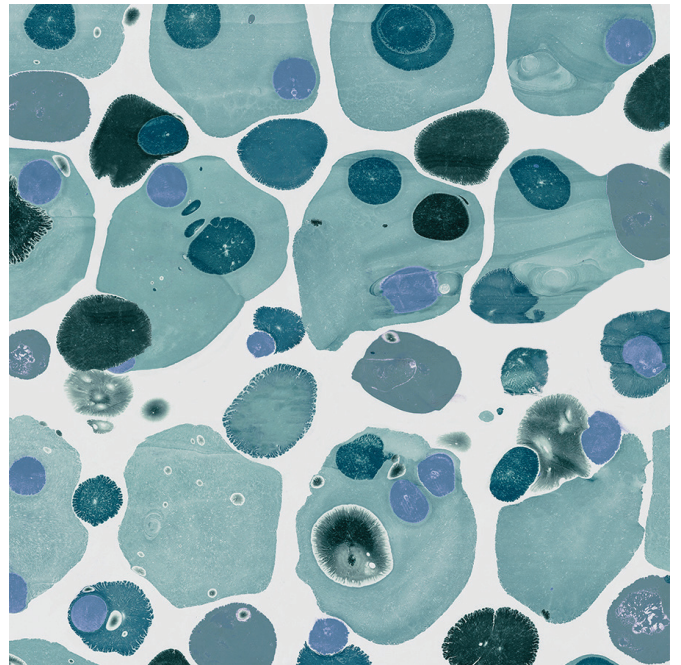

Butte

ca

CAT ALEXANDER
design studio

ca

CAT ALEXANDER
design studio

Butte

Every Cat Alexander Design Studio wallcovering is based on an original piece of artwork. Cat's artwork is inspired by a deep exploration of Turkish marbling and Japanese Suminagashi techniques. Cat mixes her own inks and pigments, methodically works them into basins of natural sea moss and water, and then carefully submerges treated paper to capture the design. Each original piece of art is digitally reproduced as a wallcovering that evokes a feeling of nature, movement, and meditation.

CHERRY

Horizontal Repeat: 54"
Vertical Repeat: 20"
Repeat Match: Straight
Ground: 60" Non-Woven Fibre, ships untrimmed
Sold: By the yard, 5 yard minimum order
Lead time: 5 - 6 weeks

SEASIDE

Fire Rating: ASTM E-84 Class A Fire Rating
Ground: FSC-Certified
Ink: water-based latex inks
- UL ECOLOGO® Certified
- UL GREENGUARD GOLD® Certified
- Prints meet AgBB criteria for low VOC emissions