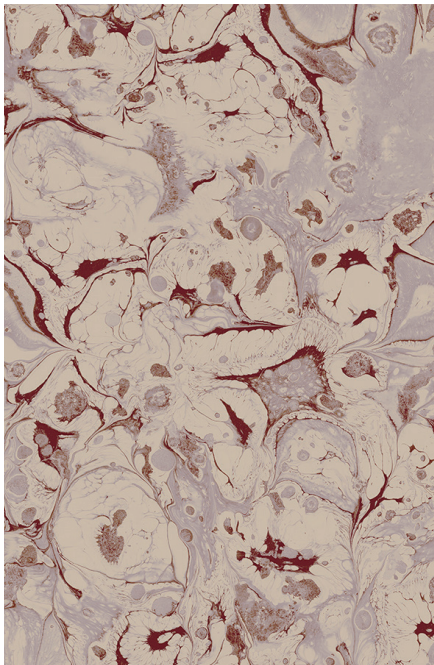

## Cortina

Every Cat Alexander Design Studio wallcovering is based on an original piece of artwork. Cat's artwork is inspired by a deep exploration of Turkish marbling and Japanese Suminagashi techniques. Cat mixes her own inks and pigments, methodically works them into basins of natural sea moss and water, and then carefully submerges treated paper to capture the design. Each original piece of art is digitally reproduced as a wallcovering that evokes a feeling of nature, movement, and meditation.

LAVENDER

Horizontal Repeat: 54"  
Vertical Repeat: 40"  
Repeat Match: Half Drop  
Ground: 60" Non-Woven Fibre, ships untrimmed  
Sold: By the yard, 5 yard minimum order  
Lead time: 5 - 6 weeks

MEADOW

PHOENIX